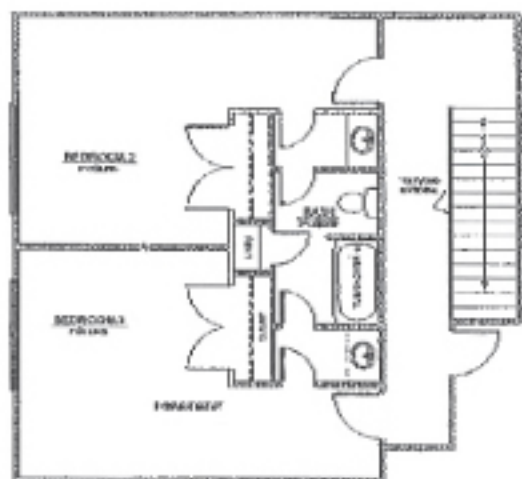

6349 Chalfont Circle

Tony Ivey Custom Homes

Wonderful cottage plan by Tony Ivey Custom Homes in the award winning neighborhood - Parkside at Mayfaire. Enjoy front and rear porches in this home plan with generous kitchen and great room. Well appointed downstairs master and 2 bedrooms up. Opportunity for separate bonus room. Parkside at Mayfaire is a stroll from the premier shops, restaurants, and theatre at Mayfaire Town Center. One of a few neighborhoods where you don't have to drive to the grocery store either! Only 2.5 miles to beautiful Wrightsville Beach. Construction on this home is planned for 2010. Heated square footage: 2370. MLS #447552

2370 Square Feet

Directions: Market Street (Hwy 74) to Eastwood Road East; left on Town Center Drive; left on Brevard Drive.