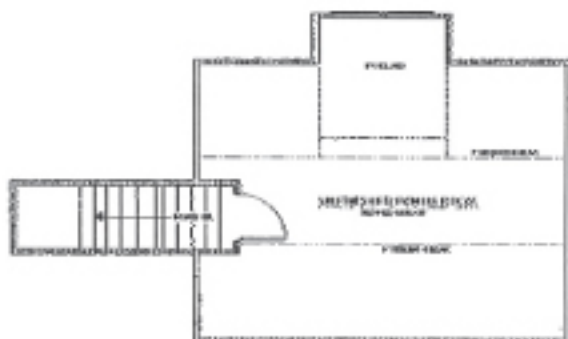

6349 Chalfont Circle

Tony Ivey Custom Homes

Wonderful cottage plan by Tony Ivey Custom Homes in the award winning neighborhood - Parkside at Mayfaire. Enjoy front and rear porches in this home plan with generous kitchen and great room. Well appointed downstairs master and 2 bedrooms up. Opportunity for separate bonus room. Parkside at Mayfaire is a stroll from the premier shops, restaurants, and theatre at Mayfaire Town Center. One of a few neighborhoods where you don't have to drive to the grocery store either! Only 2.5 miles to beautiful Wrightsville Beach. Construction on this home is planned for 2010. Heated square footage: 2370. MLS #447552

2370 Square Feet

Directions: Market Street (Hwy 74) to Eastwood Road East; left on Town Center Drive; left on Brevard Drive.