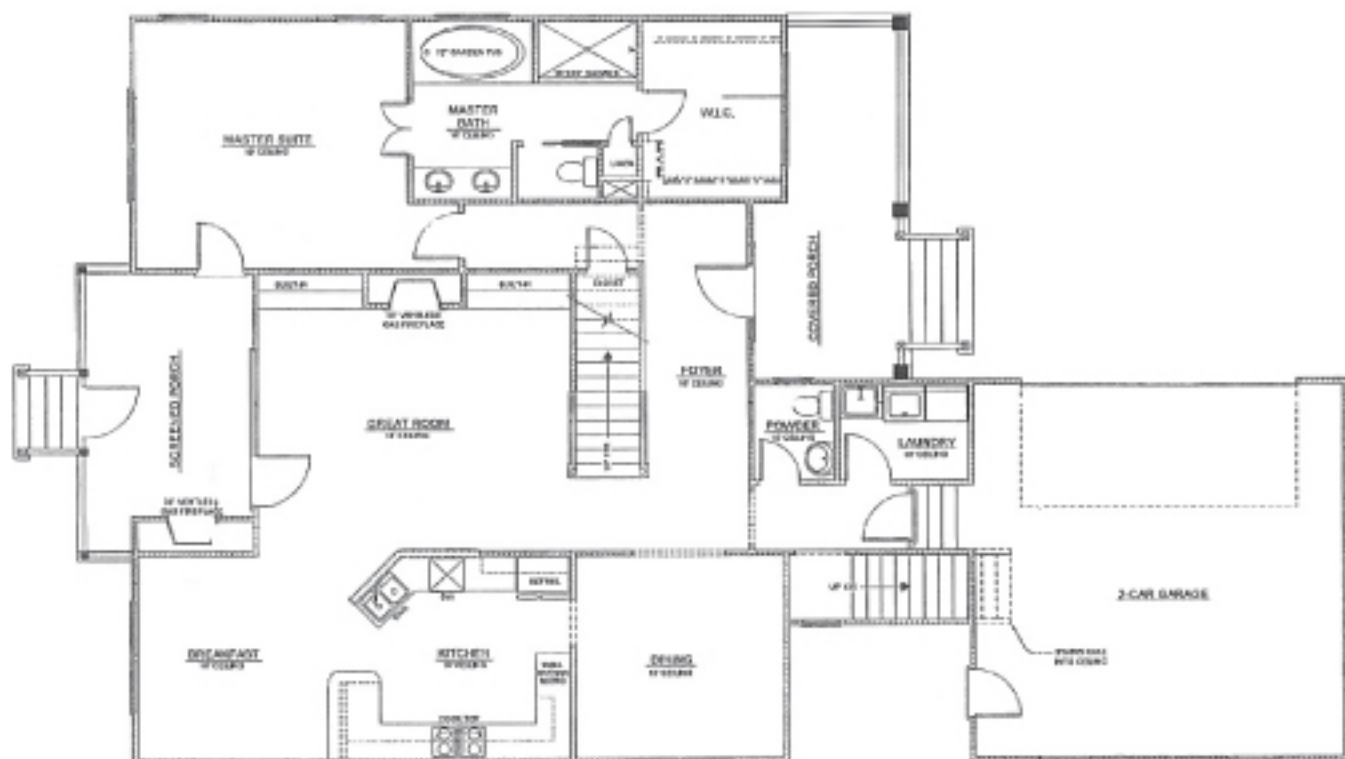

6349 Chalfont Circle

Tony Ivey Custom Homes

Wonderful cottage plan by Tony Ivey Custom Homes in the award winning neighborhood - Parkside at Mayfaire. Enjoy front and rear porches in this home plan with generous kitchen and great room. Well appointed downstairs master and 2 bedrooms up. Opportunity for separate bonus room. Parkside at Mayfaire is a stroll from the premier shops, restaurants, and theatre at Mayfaire Town Center. One of a few neighborhoods where you don't have to drive to the grocery store either! Only 2.5 miles to beautiful Wrightsville Beach. Construction on this home is planned for 2010. Heated square footage: 2370. MLS #447552

2370 Square Feet

Directions: Market Street (Hwy 74) to Eastwood Road East; left on Town Center Drive; left on Brevard Drive.